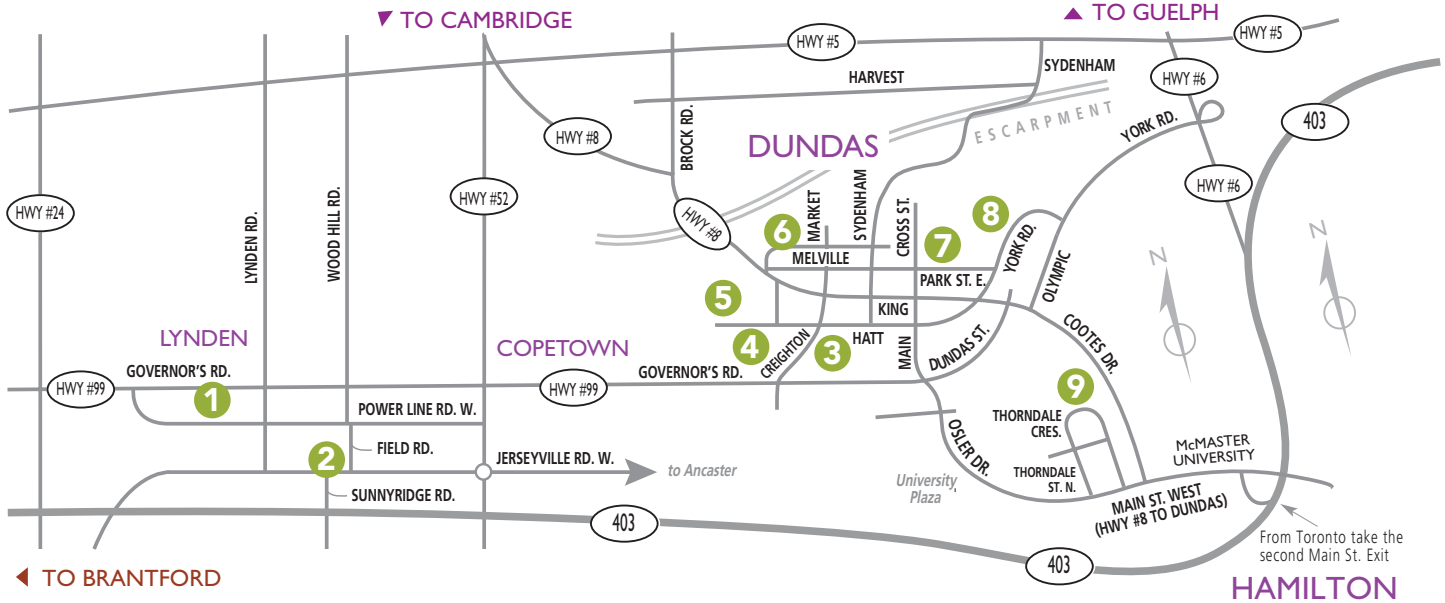

Beyond the Valley Studio Tour 2022 Map

Saturday and Sunday, October 15 & 16, 10am to 5pm

STUDIO 1: TERRY OSBORNE

4886 Governor's Rd., Lynden, L0R 1T0
(519) 647-2213

STUDIO 2: EMMA SMITH

2633 Jerseyville Rd. W., Jerseyville, L0R 1R0
(289) 828-1707